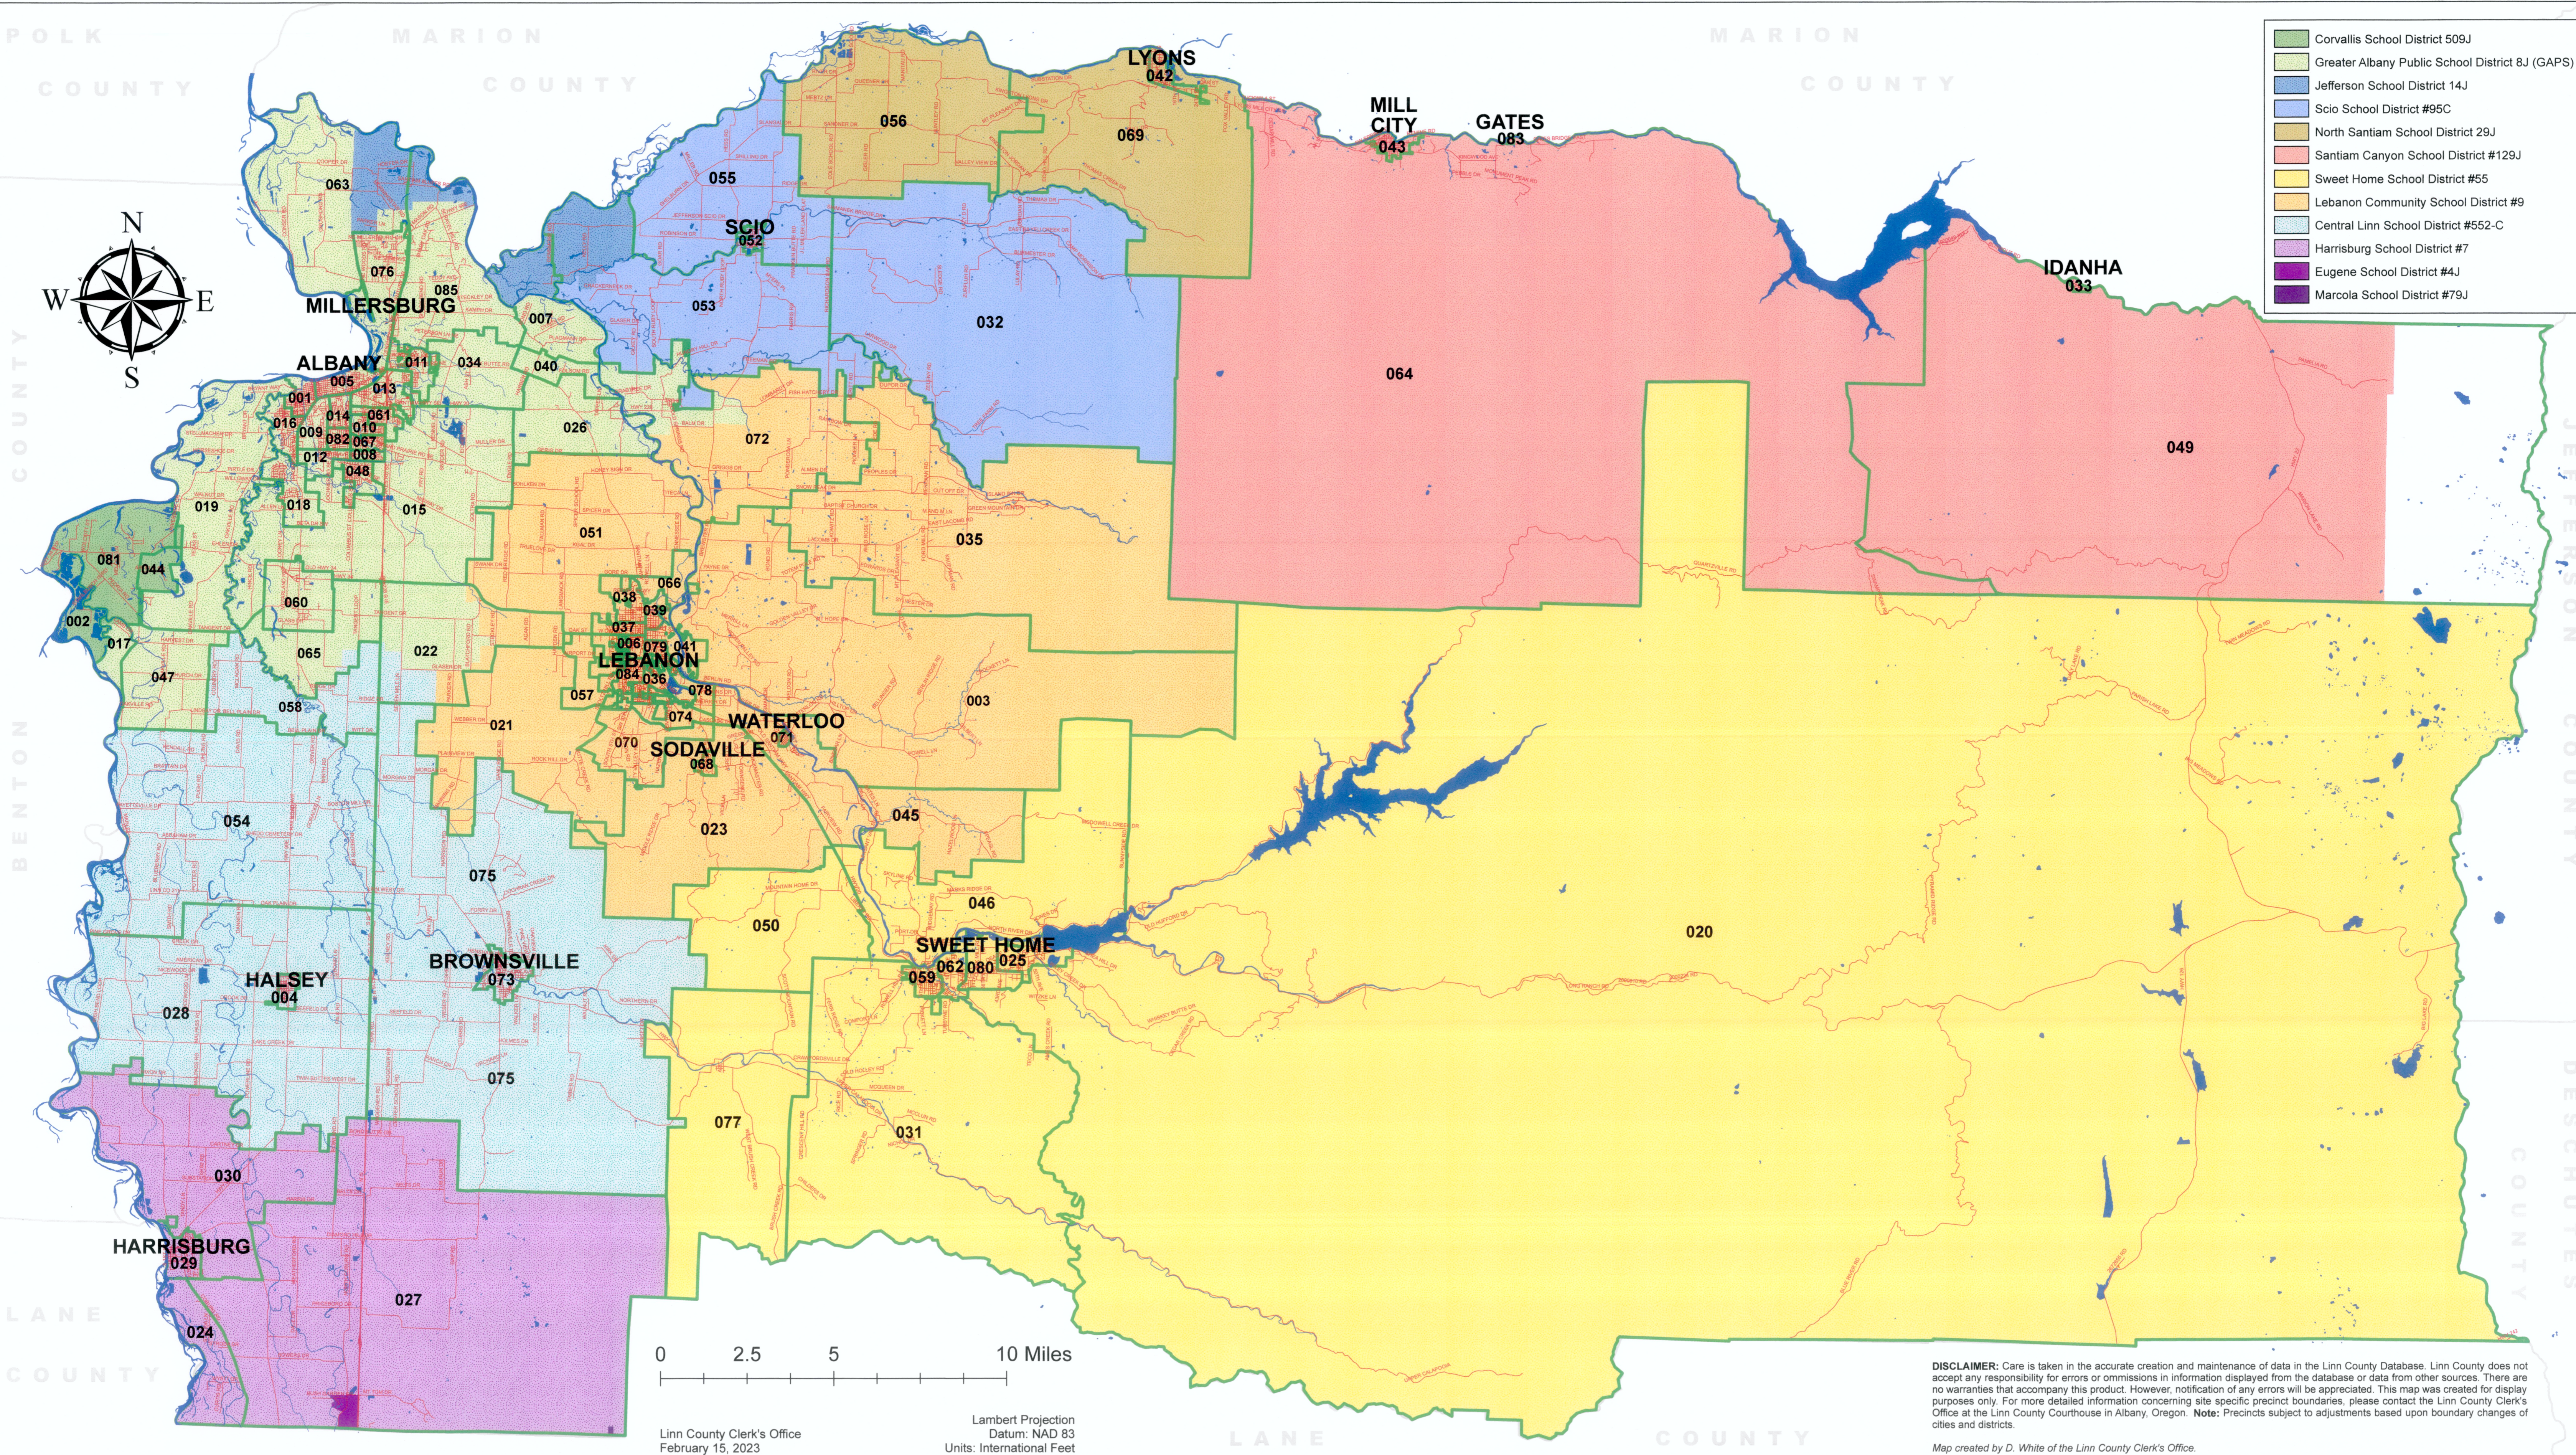

LINN COUNTY School Districts

LEGEND

- Interstate Highways & Roads
- Precinct Boundary
- Rivers, Streams, Lakes

- Corvallis School District 509J
- Greater Albany Public School District 8J (GAPS)
- Jefferson School District 14J
- Scio School District #95C
- North Santiam School District 29J
- Santiam Canyon School District #129J
- Sweet Home School District #55
- Lebanon Community School District #9
- Central Linn School District #552-C
- Harrisburg School District #7
- Eugene School District #4J
- Marcola School District #79J

Linn County Clerk's Office
February 15, 2023

Lambert Projection
Datum: NAD 83
Units: International Feet